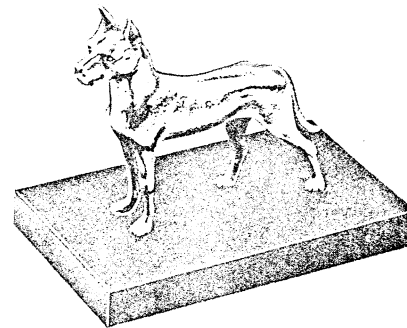

No. 8J Great Dane (Illustrated)
No. 8M Great Dane
Height: 4 1/2"
Length: 5"